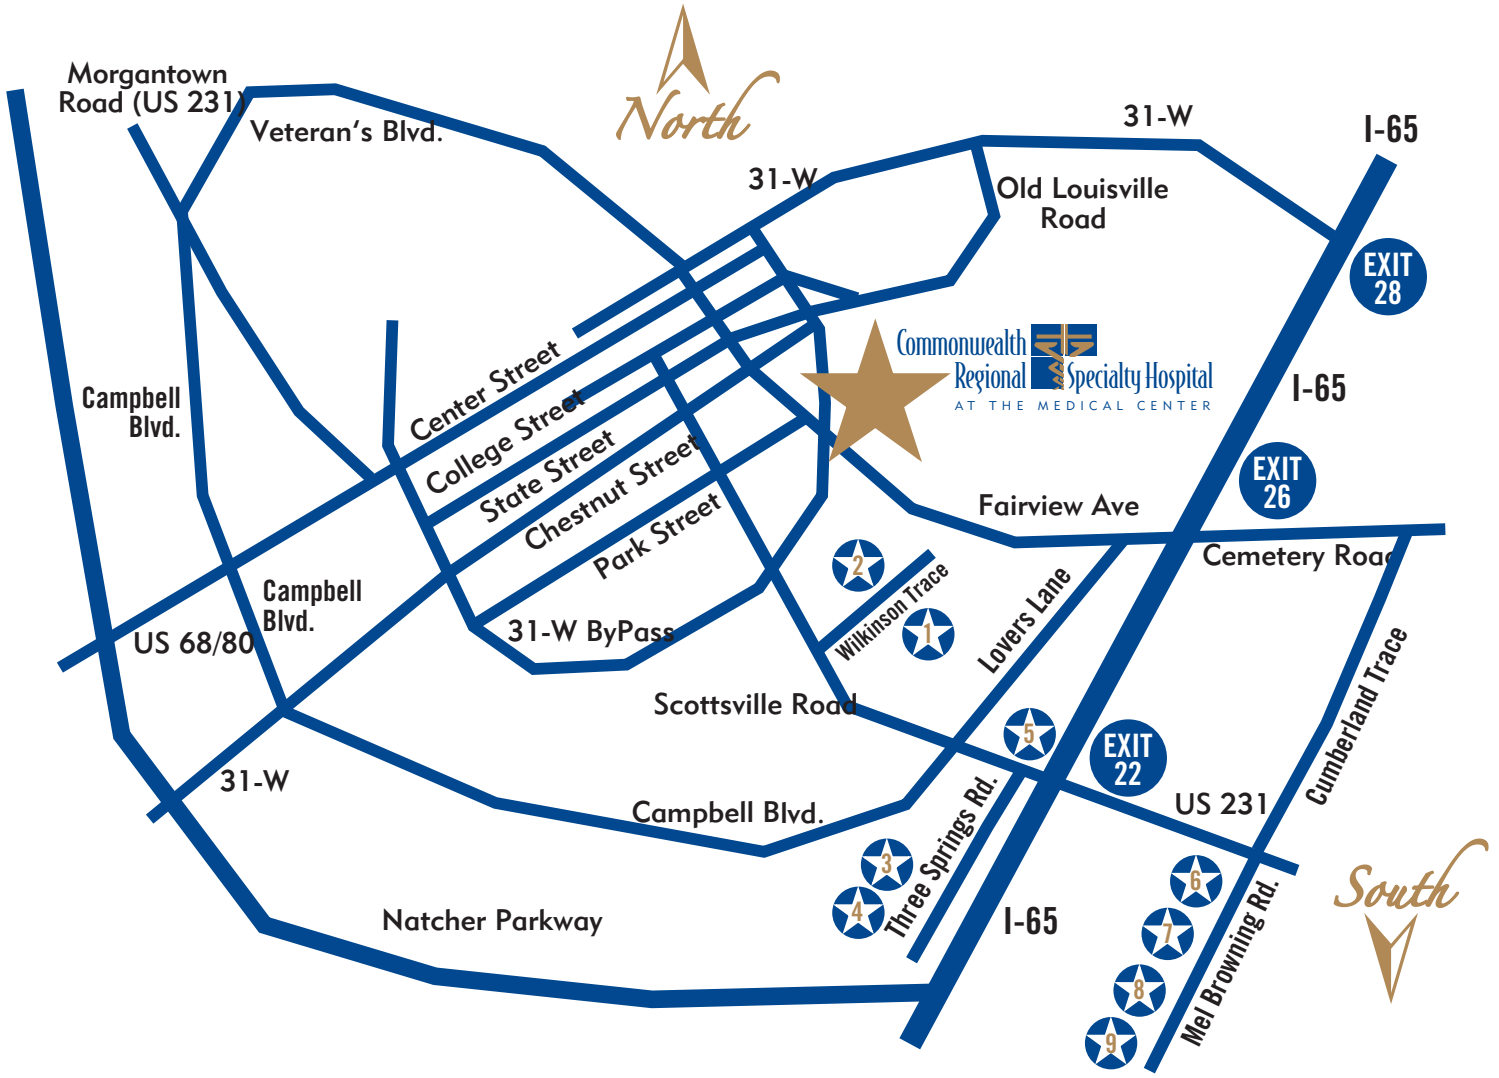

# BOWLING GREEN TRAVEL MAP

- 1 Courtyard By Marriott
- 2 Holiday Inn University Plaza
- 3 Hampton Inn
- 4 Baymont Inn & Suites
- 5 New's Inn of Bowling Green
- 6 Home-Towne Suites
- 7 Quality Inn
- 8 Fairfield Inn By Marriott
- 9 Microtel Inn & Suites